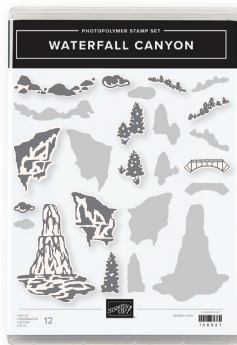

WATERFALL DIES

160252 | $65.00 AUD | $78.00 NZD

31 dies. Largest die: 3-1/2" x 3" (8.9 x 7.6 cm)
Compatible with the Mini Stampin' Cut & Emboss Machine

10%
BUNDLED SAVINGS

WATERFALL CANYON BUNDLE • 162520
~~$104.00~~ $93.50 AUD | ~~$125.00~~ $112.50 NZD
Photopolymer
Waterfall Canyon Stamp Set
+ Waterfall Dies