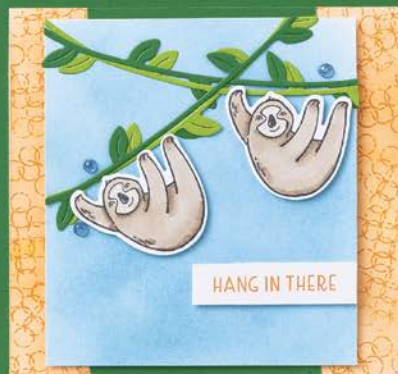

FREE
WITH
\$90 AUD
\$110 NZD
PURCHASE

Stay simple with stamps, ink,
and paper or go big with die-cut
elements for added environment.

free!

JUNGLE PALS DIES • 162973

Use with a Stampin' Cut & Emboss Machine (AC p. 153).
15 dies. Largest die: 3-5/16" x 2" (8.4 x 5.1 cm).