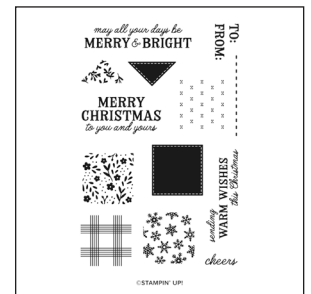

STITCHED STOCKING
PHOTOPOLYMER STAMP SET
168224
$37.00 AUD | $45.00 NZD