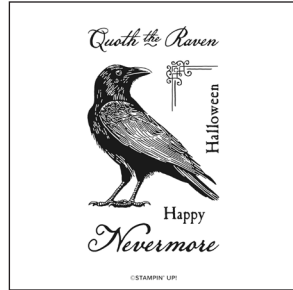

INKED FLORET
PHOTOPOLYMER STAMP SET
168239
\$35.00 AUD | \$42.00 NZD

SWEET FOLIAGE
PHOTOPOLYMER STAMP SET
168241
\$42.00 AUD | \$51.00 NZD

JULY 2026 ONLINE EXCLUSIVES PRODUCT LIST

ADDITIONAL PRODUCTS

WOODLAND WISHES
PHOTOPOLYMER STAMP SET
168243
\$37.00 AUD | \$45.00 NZD