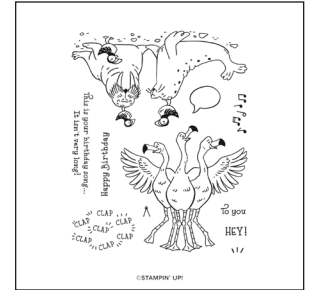

BIRTHDAY SONG
PHOTOPOLYMER STAMP SET
168251
$35.00 AUD | $42.00 NZD