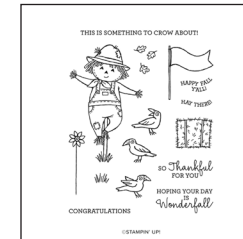

**FUN FOR FALL
PHOTOPOLYMER
STAMP SET**
168136
$35.00 AUD | $42.00 NZD