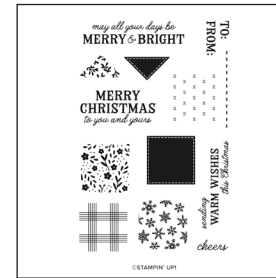

STITCHED STOCKING
PHOTOPOLYMER
STAMP SET
168224
$37.00 AUD | $45.00 NZD