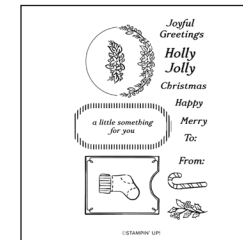

**MERRIEST TAGS
PHOTOPOLYMER
STAMP SET**
168154
$44.00 AUD | $53.00 NZD