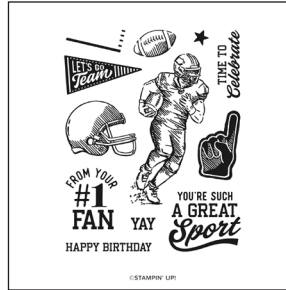

FOOTBALL FAN
PHOTOPOLYMER STAMP SET
168247
$35.00 AUD | $42.00 NZD