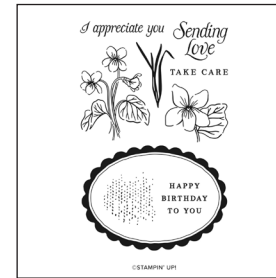

FRAMED VIOLETS
PHOTOPOLYMER
STAMP SET
168187
$44.00 AUD | $53.00 NZD