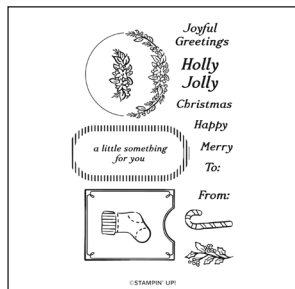

**MERRIEST TAGS
PHOTOPOLYMER STAMP SET**
168154
$44.00 AUD | $53.00 NZD