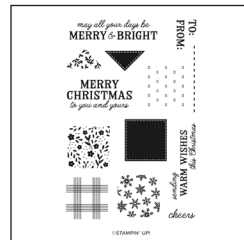

STITCHED STOCKING PHOTOPOLYMER STAMP SET
168224
$37.00 AUD | $45.00 NZD