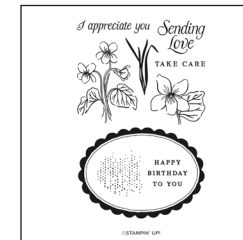

FRAMED VIOLETS
PHOTOPOLYMER
STAMP SET
168187
$44.00 AUD | $53.00 NZD